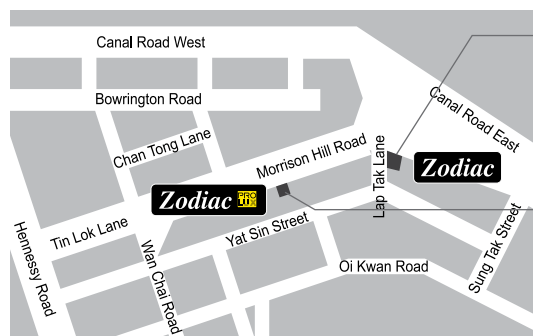

Location:

香港灣仔摩利臣山道70-74號凱利商業大廈地下及一樓
G/F & 1/F, Amber Commercial Building,
70-74 Morrison Hill Road,
Wan Chai, Hong Kong
Phone: (852) 2882 9082 Fax: (852) 2504 4466
Email: showroom-lt@zodiaclighting.com

香港灣仔摩利臣山道32號德安樓地下
G/F, Tak On Mansion,
32 Morrison Hill Road,
Wan Chai, Hong Kong
Phone: (852) 2832 9987 Fax: (852) 2834 9687
Email: showroom-mh@zodiaclighting.com