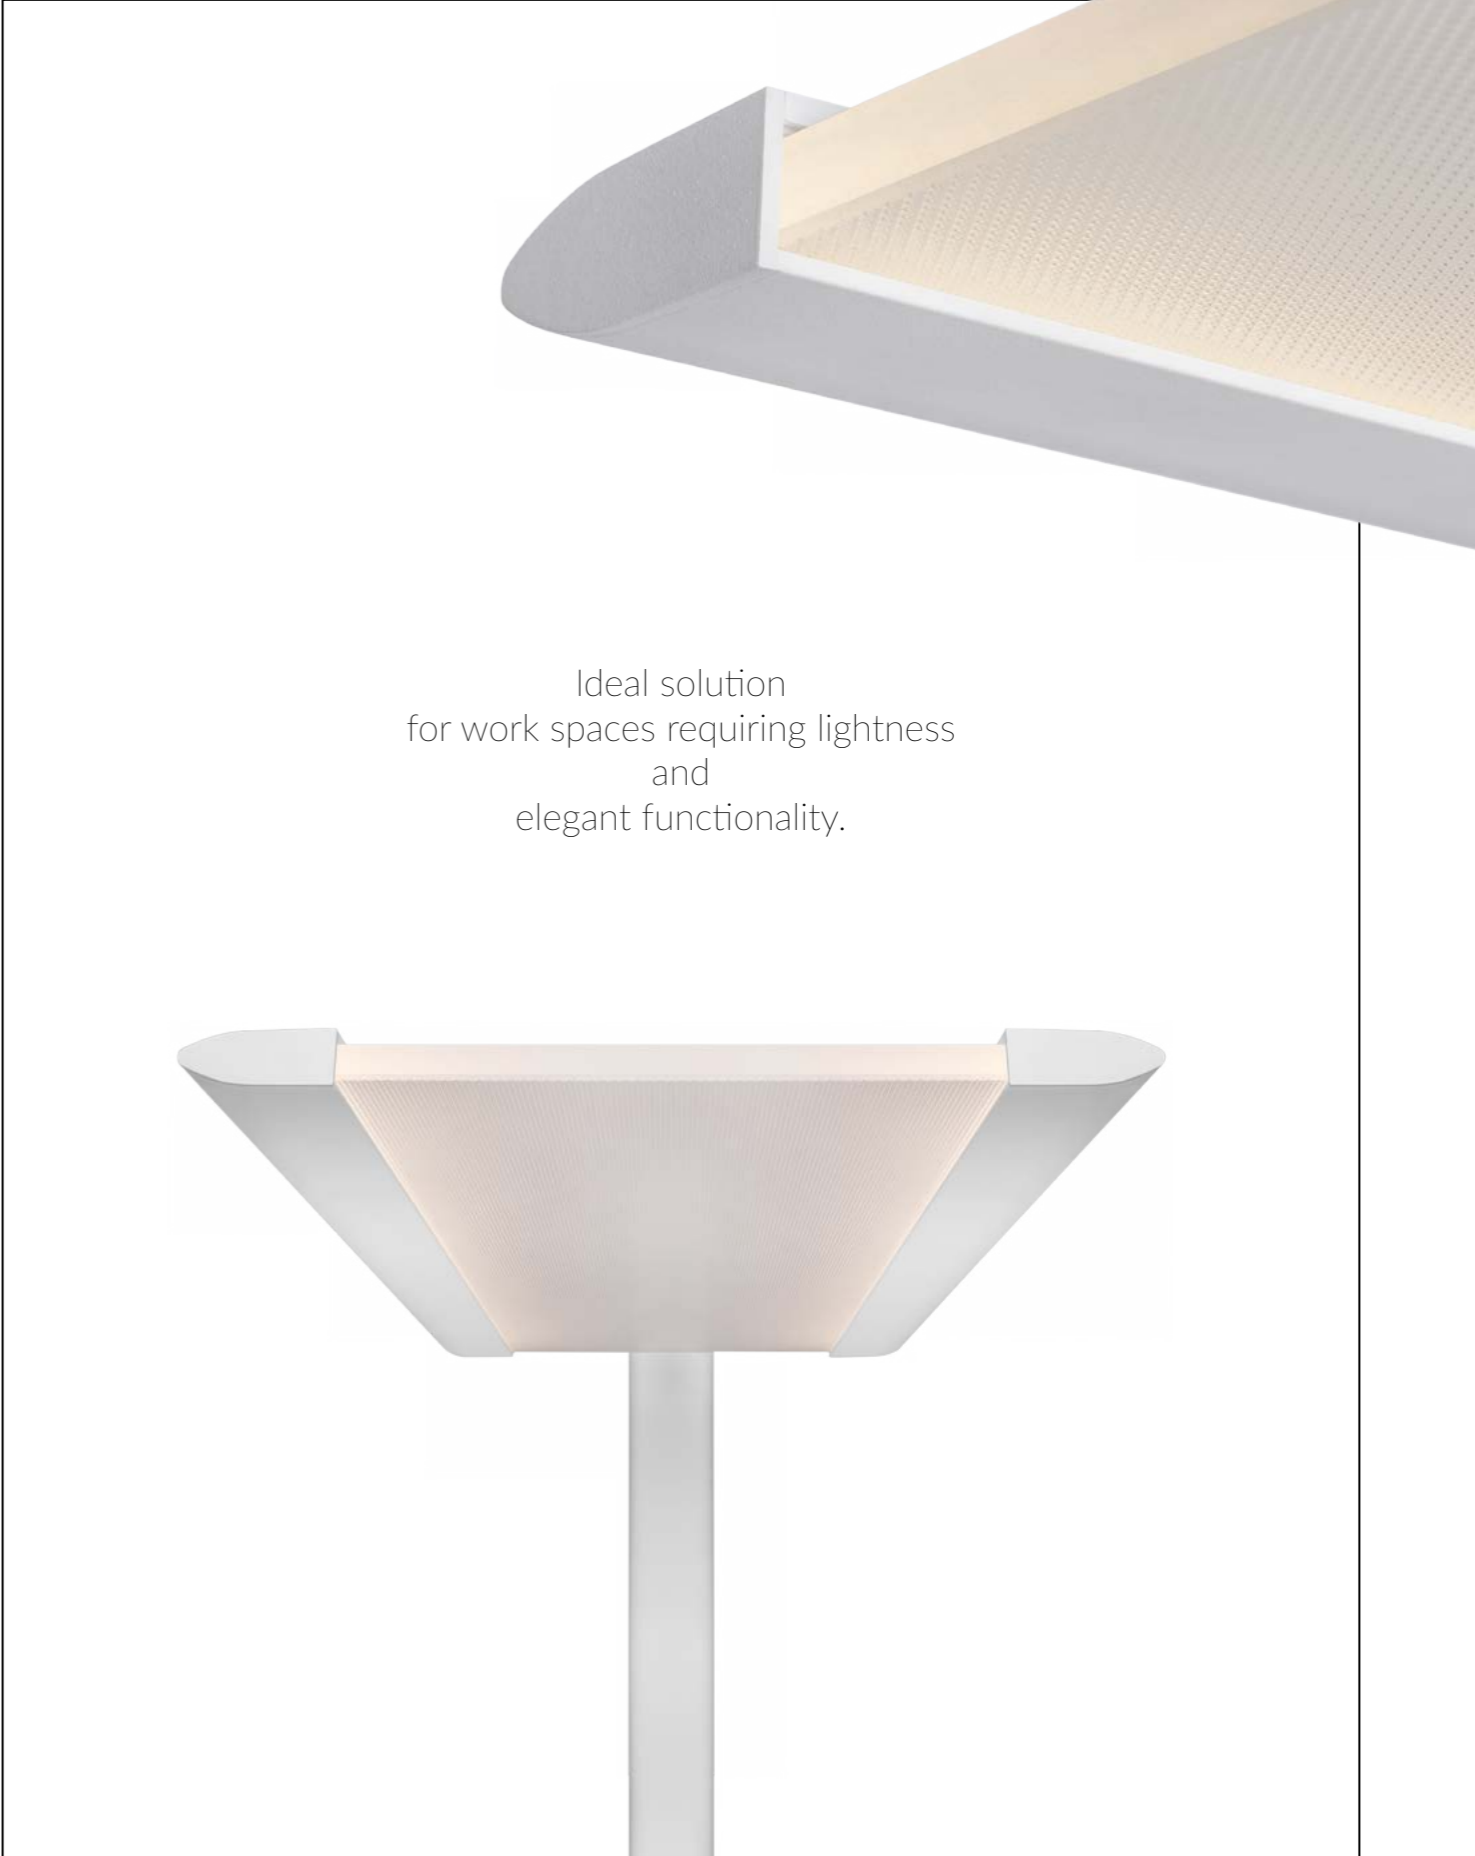

*Traditional
Nordic
Design*

STUDIO
ITALIA DESIGN

Clean

Minimalist

Series: A-Tube Nano Duo

karboxx

Series: Fly

Ideal solution
for work spaces requiring lightness
and
elegant functionality.