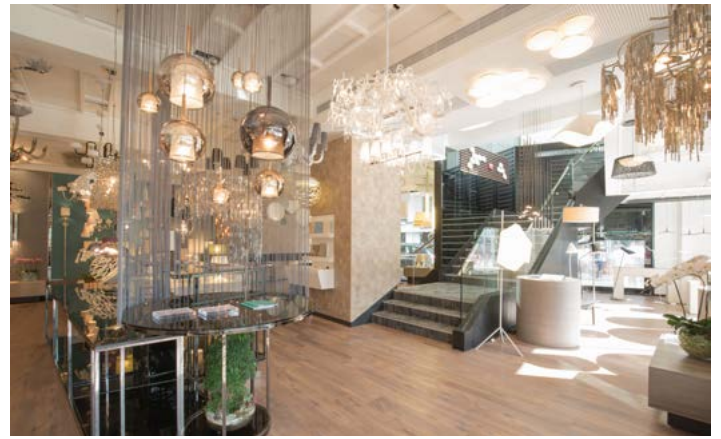

Our Showroom:

Zodiac is established as one of the leading lighting companies in Hong Kong. As the sole distributor for a number of famous lighting companies all over the world, the company endeavours to provide an integrated lighting solution for clients.

The two showrooms, **Zodiac** and **Zodiac PRO**, are furnished with our best lighting equipment and products, allowing a glimpse of the latest fashion in the industry. The showrooms are designed to lead a lighting journey with our new and existing customers and to showcase our extensive range of products.