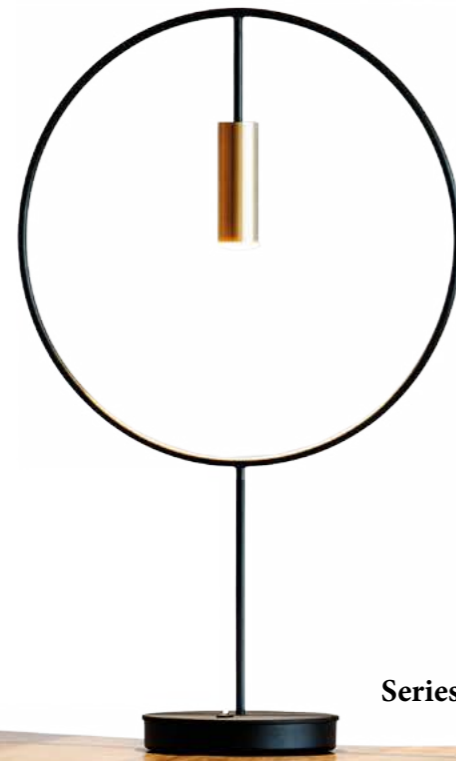

Series: Revolta