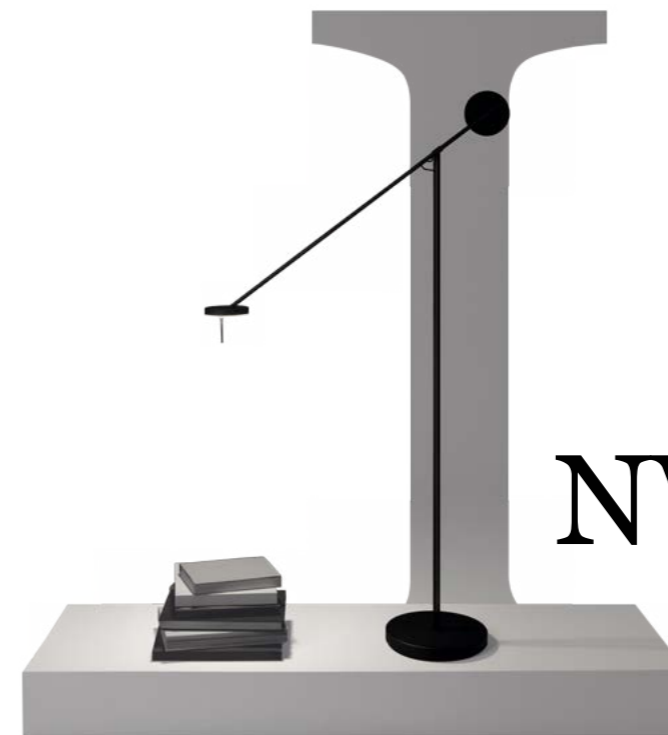

NVISIBLE

Series: Invisible